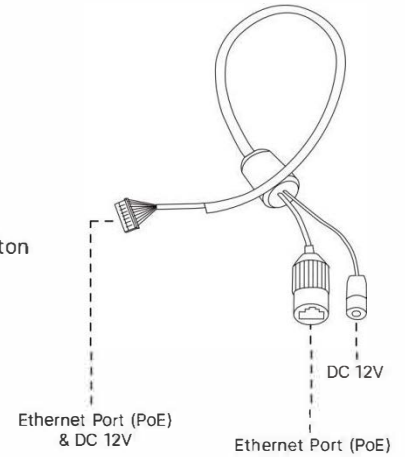

AI 180° Panoramic Mini Dome Network Camera

Intelligent Analytics	Video Analysis	Region Entrance, Region Exiting, Advanced Motion Detection, Tamper Detection, Line Crossing, Loitering, Object Left, Object Removed
	People Counting& Report	Count the number of people entering or exiting, up to 4 detection areas for regional people counting
System	Storage	Support microSD/SDHC/SDXC Card Local Storage, up to 256G
	Advanced Function	Heat Map, BLC, HLC, 2D DNR, 3D DNR, Defog, AWB, IP Address Filtering, AGC, Anti-flicker, Corridor Mode, Deblur, Watermark
	SIP/VoIP Support	Yes, Voice & Video-over-IP
	Event Trigger	Motion Detection, Network Disconnection, Audio Alarm, etc.
	Event Action	FTP Upload, SMTP Upload, SD Card Record, SIP Phone, HTTP Notification, etc.
	System Compatibility	ONVIF Profile G & Q & S & T, API
General	Working Temperature	-40°C~60°C
	Working Humidity	0~95%(Non-condensing)
	Power Supply	PoE (802.3af) / DC 12V ± 10%
	Power Consumption	7W MAX 10W MAX (With IR on)
	Weather Proof	Up to IP67-rated for Weather-resistant Performance
	Housing	Vandal-proof IK10-rated Metal Housing
	Weight	853g
	Dimensions	Φ127mmX107mm
	Warranty	3/5 Years

AI 180° Panoramic Mini Dome Network Camera

Structure Diagrams

Units: mm

Accessories Support

A01 Pole Mount

Weight: 720g
Dimensions: 170*51.5*152.6mm

A03 External Corner Bracket

Weight: 900g
Dimensions: 170*152.5*76.3mm