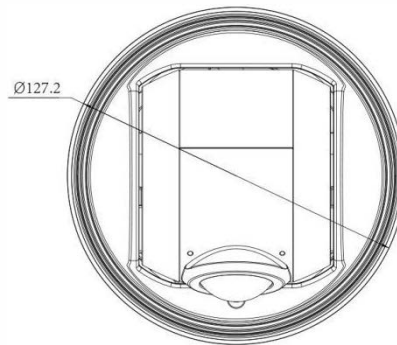

AI 180° Panoramic Mini Dome Network Camera

Intelligent Analytics	Video Analysis	Region Entrance, Region Exiting, Advanced Motion Detection, Tamper Detection, Line Crossing, Loitering, Object Left, Object Removed
	People Counting& Report	Count the number of people entering or exiting, up to 4 detection areas for regional people counting
System	Storage	Support microSD/SDHC/SDXC Card Local Storage, up to 256G
	Advanced Function	Heat Map, BLC, HLC, 2D DNR, 3D DNR, Defog, AWB, IP Address Filtering, AGC, Anti-flicker, Corridor Mode, Deblur, Watermark
	SIP/VoIP Support	Yes, Voice & Video-over-IP
	Event Trigger	Motion Detection, Network Disconnection, Audio Alarm, etc.
	Event Action	FTP Upload, SMTP Upload, SD Card Record, SIP Phone, HTTP Notification, etc.
	System Compatibility	ONVIF Profile G & Q & S & T, API
General	Working Temperature	-40°C~60°C
	Working Humidity	0~95%(Non-condensing)
	Power Supply	PoE (802.3af) / DC 12V ± 10%
	Power Consumption	7W MAX 10W MAX (With IR on)
	Weather Proof	Up to IP67-rated for Weather-resistant Performance
	Housing	Vandal-proof IK10-rated Metal Housing
	Weight	853g
	Dimensions	Φ127mmX107mm
	Warranty	3/5 Years

AI 180° Panoramic Mini Dome Network Camera

Structure Diagrams

Units: mm

Accessories Support

A01 Pole Mount

Weight: 720g
Dimensions: 170*51.5*152.6mm

A03 External Corner Bracket

Weight: 900g
Dimensions: 170*152.5*76.3mm