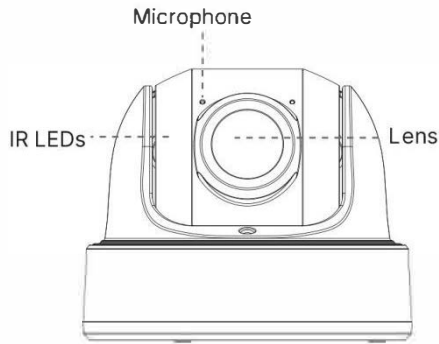

AI 180° Panoramic Mini Dome Network Camera

Intelligent Analytics	Video Analysis	Region Entrance, Region Exiting, Advanced Motion Detection, Tamper Detection, Line Crossing, Loitering, Object Left, Object Removed
	People Counting& Report	Count the number of people entering or exiting, up to 4 detection areas for regional people counting
System	Storage	Support microSD/SDHC/SDXC Card Local Storage, up to 256G
	Advanced Function	Heat Map, BLC, HLC, 2D DNR, 3D DNR, Defog, AWB, IP Address Filtering, AGC, Anti-flicker, Corridor Mode, Deblur, Watermark
	SIP/VoIP Support	Yes, Voice & Video-over-IP
	Event Trigger	Motion Detection, Network Disconnection, Audio Alarm, etc.
	Event Action	FTP Upload, SMTP Upload, SD Card Record, SIP Phone, HTTP Notification, etc.
	System Compatibility	ONVIF Profile G & Q & S & T, API
General	Working Temperature	-40°C~60°C
	Working Humidity	0~95%(Non-condensing)
	Power Supply	PoE (802.3af) / DC 12V ± 10%
	Power Consumption	7W MAX 10W MAX (With IR on)
	Weather Proof	Up to IP67-rated for Weather-resistant Performance
	Housing	Vandal-proof IK10-rated Metal Housing
	Weight	853g
	Dimensions	Φ127mmX107mm
	Warranty	3/5 Years

AI 180° Panoramic Mini Dome Network Camera

Structure Diagrams

Units: mm

Accessories Support

A01 Pole Mount

Weight: 720g
Dimensions: 170*51.5*152.6mm

A03 External Corner Bracket

Weight: 900g
Dimensions: 170*152.5*76.3mm