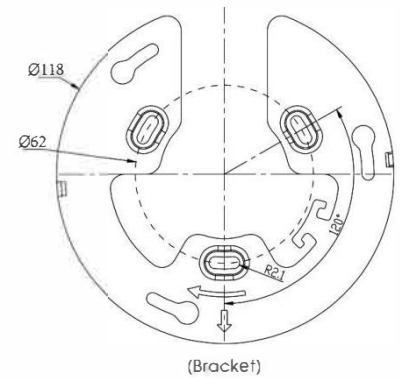

AI 180° Panoramic Mini Dome Network Camera

Intelligent Analytics	Video Analysis	Region Entrance, Region Exiting, Advanced Motion Detection, Tamper Detection, Line Crossing, Loitering, Object Left, Object Removed
	People Counting& Report	Count the number of people entering or exiting, up to 4 detection areas for regional people counting
System	Storage	Support microSD/SDHC/SDXC Card Local Storage, up to 256G
	Advanced Function	Heat Map, BLC, HLC, 2D DNR, 3D DNR, Defog, AWB, IP Address Filtering, AGC, Anti-flicker, Corridor Mode, Deblur, Watermark
	SIP/VoIP Support	Yes, Voice & Video-over-IP
	Event Trigger	Motion Detection, Network Disconnection, Audio Alarm, etc.
	Event Action	FTP Upload, SMTP Upload, SD Card Record, SIP Phone, HTTP Notification, etc.
	System Compatibility	ONVIF Profile G & Q & S & T, API
General	Working Temperature	-40°C~60°C
	Working Humidity	0~95%(Non-condensing)
	Power Supply	PoE (802.3af) / DC 12V ± 10%
	Power Consumption	7W MAX 10W MAX (With IR on)
	Weather Proof	Up to IP67-rated for Weather-resistant Performance
	Housing	Vandal-proof IK10-rated Metal Housing
	Weight	853g
	Dimensions	Φ127mmX107mm
	Warranty	3/5 Years

AI 180° Panoramic Mini Dome Network Camera

Structure Diagrams

Units: mm

Accessories Support

A01 Pole Mount

Weight: 720g
Dimensions: 170*51.5*152.6mm

A03 External Corner Bracket

Weight: 900g
Dimensions: 170*152.5*76.3mm