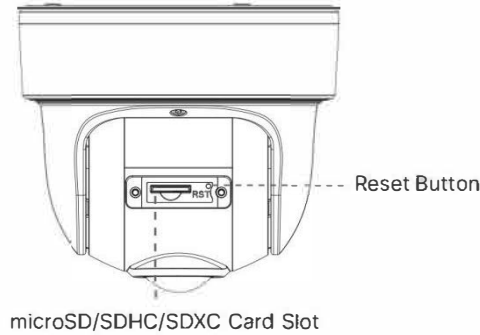

AI 180° Panoramic Mini Dome Network Camera

Intelligent Analytics	Video Analysis	Region Entrance, Region Exiting, Advanced Motion Detection, Tamper Detection, Line Crossing, Loitering, Object Left, Object Removed
	People Counting& Report	Count the number of people entering or exiting, up to 4 detection areas for regional people counting
System	Storage	Support microSD/SDHC/SDXC Card Local Storage, up to 256G
	Advanced Function	Heat Map, BLC, HLC, 2D DNR, 3D DNR, Defog, AWB, IP Address Filtering, AGC, Anti-flicker, Corridor Mode, Deblur, Watermark
	SIP/VoIP Support	Yes, Voice & Video-over-IP
	Event Trigger	Motion Detection, Network Disconnection, Audio Alarm, etc.
	Event Action	FTP Upload, SMTP Upload, SD Card Record, SIP Phone, HTTP Notification, etc.
	System Compatibility	ONVIF Profile G & Q & S & T, API
General	Working Temperature	-40°C~60°C
	Working Humidity	0~95%(Non-condensing)
	Power Supply	PoE (802.3af) / DC 12V ± 10%
	Power Consumption	7W MAX 10W MAX (With IR on)
	Weather Proof	Up to IP67-rated for Weather-resistant Performance
	Housing	Vandal-proof IK10-rated Metal Housing
	Weight	853g
	Dimensions	Φ127mmX107mm
	Warranty	3/5 Years

AI 180° Panoramic Mini Dome Network Camera

Structure Diagrams

Units: mm

Accessories Support

A01 Pole Mount

Weight: 720g
Dimensions: 170*51.5*152.6mm

A03 External Corner Bracket

Weight: 900g
Dimensions: 170*152.5*76.3mm