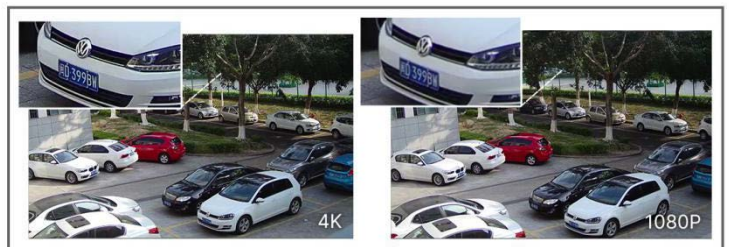

4K Video Viewing Experience

The camera performs well in catching detailed image with 4K HD resolution regardless of the moving speed.