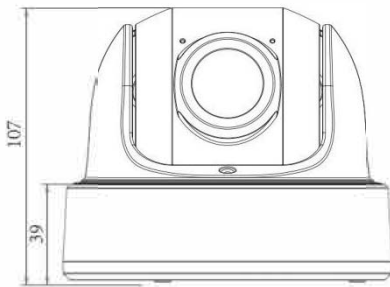

AI 180° Panoramic Mini Dome Network Camera

Intelligent Analytics	Video Analysis	Region Entrance, Region Exiting, Advanced Motion Detection, Tamper Detection, Line Crossing, Loitering, Object Left, Object Removed
	People Counting& Report	Count the number of people entering or exiting, up to 4 detection areas for regional people counting
System	Storage	Support microSD/SDHC/SDXC Card Local Storage, up to 256G
	Advanced Function	Heat Map, BLC, HLC, 2D DNR, 3D DNR, Defog, AWB, IP Address Filtering, AGC, Anti-flicker, Corridor Mode, Deblur, Watermark
	SIP/VoIP Support	Yes, Voice & Video-over-IP
	Event Trigger	Motion Detection, Network Disconnection, Audio Alarm, etc.
	Event Action	FTP Upload, SMTP Upload, SD Card Record, SIP Phone, HTTP Notification, etc.
	System Compatibility	ONVIF Profile G & Q & S & T, API
General	Working Temperature	-40°C~60°C
	Working Humidity	0~95%(Non-condensing)
	Power Supply	PoE (802.3af) / DC 12V ± 10%
	Power Consumption	7W MAX 10W MAX (With IR on)
	Weather Proof	Up to IP67-rated for Weather-resistant Performance
	Housing	Vandal-proof IK10-rated Metal Housing
	Weight	853g
	Dimensions	Φ127mmX107mm
	Warranty	3/5 Years

AI 180° Panoramic Mini Dome Network Camera

Structure Diagrams

Units: mm

Accessories Support

A01 Pole Mount

Weight: 720g
Dimensions: 170*51.5*152.6mm

A03 External Corner Bracket

Weight: 900g
Dimensions: 170*152.5*76.3mm