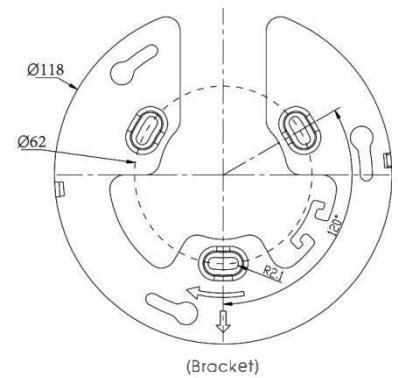

AI 180° Panoramic Mini Dome Network Camera

Intelligent Analytics	Video Analysis	Region Entrance, Region Exiting, Advanced Motion Detection, Tamper Detection, Line Crossing, Loitering, Object Left, Object Removed				
	People Counting& Report	Count the number of people entering or exiting, up to 4 detection areas for regional people counting				
System	Storage	Support microSD/SDHC/SDXC Card Local Storage, up to 256G				
	Advanced Function	Heat Map, BLC, HLC, 2D DNR, 3D DNR, AWB, IP Address Filtering, AGC, Anti-flicker, Corridor Mode, Deblur, Watermark				
	SIP/VoIP Support	Yes, Voice & Video-over-IP				
	Event Trigger	Motion Detection, Network Disconnection, Audio Alarm, etc.				
	Event Action	FTP Upload, SMTP Upload, SD Card Record, SIP Phone, HTTP Notification, etc.				
	System Compatibility	ONVIF Profile G & Q & S & T, API				
General	Working Temperature	-40°C~60°C				
	Working Humidity	0~90%(Non-condensing)				
	Power Supply	PoE (802.3af) / DC 12V ± 10%				
	Power Consumption	<table style="width: 100%; border: none;"> <tr> <td style="width: 50%; text-align: center;">5W MAX</td> <td style="width: 50%; text-align: center;">6W MAX</td> </tr> <tr> <td style="text-align: center;">8W MAX (With IR on)</td> <td style="text-align: center;">9W MAX (With IR on)</td> </tr> </table>	5W MAX	6W MAX	8W MAX (With IR on)	9W MAX (With IR on)
	5W MAX	6W MAX				
	8W MAX (With IR on)	9W MAX (With IR on)				
	Weather Proof	Up to IP67-rated for Weather-resistant Performance				
	Housing	Vandal-proof IK10-rated Metal Housing				
	Weight	853g				
Dimensions	Φ127mmX107mm					
Warranty	3/5 Years					

AI 180° Panoramic Mini Dome Network Camera

Structure Diagrams

Units: mm

Accessories Support

A01 Pole Mount

Weight: 720g
Dimensions: 170*51.5*152.6mm

A03 External Corner Bracket

Weight: 900g
Dimensions: 170*152.5*76.3mm