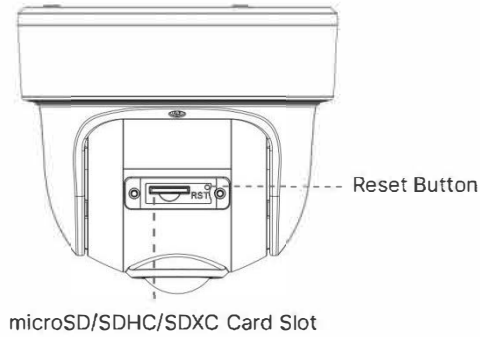

AI 180° Panoramic Mini Dome Network Camera

Intelligent Analytics	Video Analysis	Region Entrance, Region Exiting, Advanced Motion Detection, Tamper Detection, Line Crossing, Loitering, Object Left, Object Removed				
	People Counting& Report	Count the number of people entering or exiting, up to 4 detection areas for regional people counting				
System	Storage	Support microSD/SDHC/SDXC Card Local Storage, up to 256G				
	Advanced Function	Heat Map, BLC, HLC, 2D DNR, 3D DNR, AWB, IP Address Filtering, AGC, Anti-flicker, Corridor Mode, Deblur, Watermark				
	SIP/VoIP Support	Yes, Voice & Video-over-IP				
	Event Trigger	Motion Detection, Network Disconnection, Audio Alarm, etc.				
	Event Action	FTP Upload, SMTP Upload, SD Card Record, SIP Phone, HTTP Notification, etc.				
	System Compatibility	ONVIF Profile G & Q & S & T, API				
General	Working Temperature	-40°C~60°C				
	Working Humidity	0~90%(Non-condensing)				
	Power Supply	PoE (802.3af) / DC 12V ± 10%				
	Power Consumption	<table style="width: 100%; border: none;"> <tr> <td style="width: 50%; text-align: center;">5W MAX</td> <td style="width: 50%; text-align: center;">6W MAX</td> </tr> <tr> <td style="text-align: center;">8W MAX (With IR on)</td> <td style="text-align: center;">9W MAX (With IR on)</td> </tr> </table>	5W MAX	6W MAX	8W MAX (With IR on)	9W MAX (With IR on)
	5W MAX	6W MAX				
	8W MAX (With IR on)	9W MAX (With IR on)				
	Weather Proof	Up to IP67-rated for Weather-resistant Performance				
	Housing	Vandal-proof IK10-rated Metal Housing				
	Weight	853g				
Dimensions	Φ127mmX107mm					
Warranty	3/5 Years					

AI 180° Panoramic Mini Dome Network Camera

Structure Diagrams

Units: mm

Accessories Support

A01 Pole Mount

Weight: 720g
Dimensions: 170*51.5*152.6mm

A03 External Corner Bracket

Weight: 900g
Dimensions: 170*152.5*76.3mm