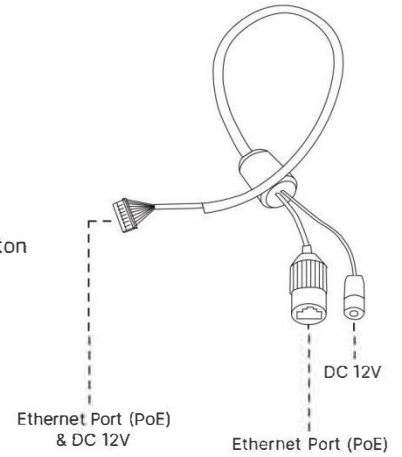

AI 180° Panoramic Mini Dome Network Camera

Intelligent Analytics	Video Analysis	Region Entrance, Region Exiting, Advanced Motion Detection, Tamper Detection, Line Crossing, Loitering, Object Left, Object Removed				
	People Counting& Report	Count the number of people entering or exiting, up to 4 detection areas for regional people counting				
System	Storage	Support microSD/SDHC/SDXC Card Local Storage, up to 256G				
	Advanced Function	Heat Map, BLC, HLC, 2D DNR, 3D DNR, AWB, IP Address Filtering, AGC, Anti-flicker, Corridor Mode, Deblur, Watermark				
	SIP/VoIP Support	Yes, Voice & Video-over-IP				
	Event Trigger	Motion Detection, Network Disconnection, Audio Alarm, etc.				
	Event Action	FTP Upload, SMTP Upload, SD Card Record, SIP Phone, HTTP Notification, etc.				
	System Compatibility	ONVIF Profile G & Q & S & T, API				
General	Working Temperature	-40°C~60°C				
	Working Humidity	0~90%(Non-condensing)				
	Power Supply	PoE (802.3af) / DC 12V ± 10%				
	Power Consumption	<table style="width: 100%; border: none;"> <tr> <td style="width: 50%; text-align: center;">5W MAX</td> <td style="width: 50%; text-align: center;">6W MAX</td> </tr> <tr> <td style="text-align: center;">8W MAX (With IR on)</td> <td style="text-align: center;">9W MAX (With IR on)</td> </tr> </table>	5W MAX	6W MAX	8W MAX (With IR on)	9W MAX (With IR on)
	5W MAX	6W MAX				
	8W MAX (With IR on)	9W MAX (With IR on)				
	Weather Proof	Up to IP67-rated for Weather-resistant Performance				
	Housing	Vandal-proof IK10-rated Metal Housing				
	Weight	853g				
Dimensions	Φ127mmX107mm					
Warranty	3/5 Years					

AI 180° Panoramic Mini Dome Network Camera

Structure Diagrams

Units: mm

Accessories Support

A01 Pole Mount

Weight: 720g
Dimensions: 170*51.5*152.6mm

A03 External Corner Bracket

Weight: 900g
Dimensions: 170*152.5*76.3mm