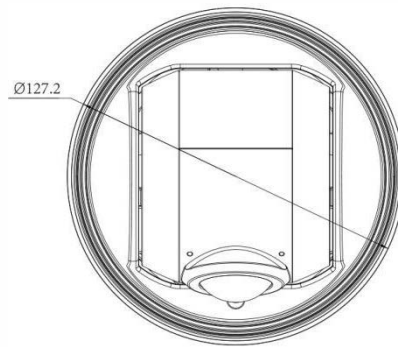

AI 180° Panoramic Mini Dome Network Camera

Intelligent Analytics	Video Analysis	Region Entrance, Region Exiting, Advanced Motion Detection, Tamper Detection, Line Crossing, Loitering, Object Left, Object Removed				
	People Counting& Report	Count the number of people entering or exiting, up to 4 detection areas for regional people counting				
System	Storage	Support microSD/SDHC/SDXC Card Local Storage, up to 256G				
	Advanced Function	Heat Map, BLC, HLC, 2D DNR, 3D DNR, AWB, IP Address Filtering, AGC, Anti-flicker, Corridor Mode, Deblur, Watermark				
	SIP/VoIP Support	Yes, Voice & Video-over-IP				
	Event Trigger	Motion Detection, Network Disconnection, Audio Alarm, etc.				
	Event Action	FTP Upload, SMTP Upload, SD Card Record, SIP Phone, HTTP Notification, etc.				
	System Compatibility	ONVIF Profile G & Q & S & T, API				
General	Working Temperature	-40°C~60°C				
	Working Humidity	0~90%(Non-condensing)				
	Power Supply	PoE (802.3af) / DC 12V ± 10%				
	Power Consumption	<table style="width: 100%; border: none;"> <tr> <td style="width: 50%; text-align: center;">5W MAX</td> <td style="width: 50%; text-align: center;">6W MAX</td> </tr> <tr> <td style="text-align: center;">8W MAX (With IR on)</td> <td style="text-align: center;">9W MAX (With IR on)</td> </tr> </table>	5W MAX	6W MAX	8W MAX (With IR on)	9W MAX (With IR on)
	5W MAX	6W MAX				
	8W MAX (With IR on)	9W MAX (With IR on)				
	Weather Proof	Up to IP67-rated for Weather-resistant Performance				
	Housing	Vandal-proof IK10-rated Metal Housing				
	Weight	853g				
Dimensions	Φ127mmX107mm					
Warranty	3/5 Years					

AI 180° Panoramic Mini Dome Network Camera

Structure Diagrams

Units: mm

Accessories Support

A01 Pole Mount

Weight: 720g
Dimensions: 170*51.5*152.6mm

A03 External Corner Bracket

Weight: 900g
Dimensions: 170*152.5*76.3mm