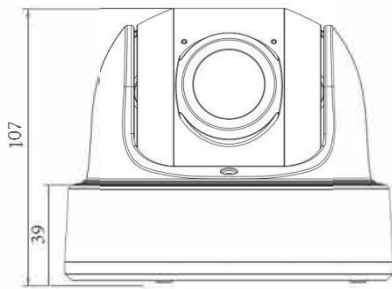

AI 180° Panoramic Mini Dome Network Camera

Intelligent Analytics	Video Analysis	Region Entrance, Region Exiting, Advanced Motion Detection, Tamper Detection, Line Crossing, Loitering, Object Left, Object Removed				
	People Counting& Report	Count the number of people entering or exiting, up to 4 detection areas for regional people counting				
System	Storage	Support microSD/SDHC/SDXC Card Local Storage, up to 256G				
	Advanced Function	Heat Map, BLC, HLC, 2D DNR, 3D DNR, AWB, IP Address Filtering, AGC, Anti-flicker, Corridor Mode, Deblur, Watermark				
	SIP/VoIP Support	Yes, Voice & Video-over-IP				
	Event Trigger	Motion Detection, Network Disconnection, Audio Alarm, etc.				
	Event Action	FTP Upload, SMTP Upload, SD Card Record, SIP Phone, HTTP Notification, etc.				
	System Compatibility	ONVIF Profile G & Q & S & T, API				
General	Working Temperature	-40°C~60°C				
	Working Humidity	0~90%(Non-condensing)				
	Power Supply	PoE (802.3af) / DC 12V ± 10%				
	Power Consumption	<table style="width: 100%; border: none;"> <tr> <td style="width: 50%; text-align: center;">5W MAX</td> <td style="width: 50%; text-align: center;">6W MAX</td> </tr> <tr> <td style="text-align: center;">8W MAX (With IR on)</td> <td style="text-align: center;">9W MAX (With IR on)</td> </tr> </table>	5W MAX	6W MAX	8W MAX (With IR on)	9W MAX (With IR on)
	5W MAX	6W MAX				
	8W MAX (With IR on)	9W MAX (With IR on)				
	Weather Proof	Up to IP67-rated for Weather-resistant Performance				
	Housing	Vandal-proof IK10-rated Metal Housing				
	Weight	853g				
Dimensions	Φ127mmX107mm					
Warranty	3/5 Years					

AI 180° Panoramic Mini Dome Network Camera

Structure Diagrams

Units: mm

Accessories Support

A01 Pole Mount

Weight: 720g
Dimensions: 170*51.5*152.6mm

A03 External Corner Bracket

Weight: 900g
Dimensions: 170*152.5*76.3mm