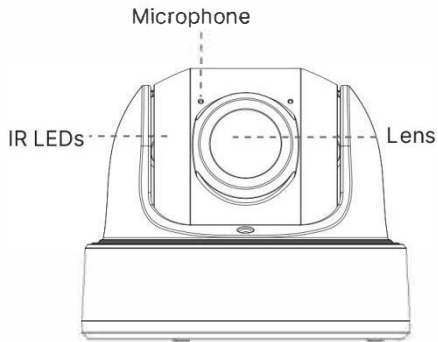

AI 180° Panoramic Mini Dome Network Camera

Intelligent Analytics	Video Analysis	Region Entrance, Region Exiting, Advanced Motion Detection, Tamper Detection, Line Crossing, Loitering, Object Left, Object Removed				
	People Counting& Report	Count the number of people entering or exiting, up to 4 detection areas for regional people counting				
System	Storage	Support microSD/SDHC/SDXC Card Local Storage, up to 256G				
	Advanced Function	Heat Map, BLC, HLC, 2D DNR, 3D DNR, AWB, IP Address Filtering, AGC, Anti-flicker, Corridor Mode, Deblur, Watermark				
	SIP/VoIP Support	Yes, Voice & Video-over-IP				
	Event Trigger	Motion Detection, Network Disconnection, Audio Alarm, etc.				
	Event Action	FTP Upload, SMTP Upload, SD Card Record, SIP Phone, HTTP Notification, etc.				
	System Compatibility	ONVIF Profile G & Q & S & T, API				
General	Working Temperature	-40°C~60°C				
	Working Humidity	0~90%(Non-condensing)				
	Power Supply	PoE (802.3af) / DC 12V ± 10%				
	Power Consumption	<table style="width: 100%; border: none;"> <tr> <td style="width: 50%; text-align: center;">5W MAX</td> <td style="width: 50%; text-align: center;">6W MAX</td> </tr> <tr> <td style="text-align: center;">8W MAX (With IR on)</td> <td style="text-align: center;">9W MAX (With IR on)</td> </tr> </table>	5W MAX	6W MAX	8W MAX (With IR on)	9W MAX (With IR on)
	5W MAX	6W MAX				
	8W MAX (With IR on)	9W MAX (With IR on)				
	Weather Proof	Up to IP67-rated for Weather-resistant Performance				
	Housing	Vandal-proof IK10-rated Metal Housing				
	Weight	853g				
Dimensions	Φ127mmX107mm					
Warranty	3/5 Years					

AI 180° Panoramic Mini Dome Network Camera

Structure Diagrams

Units: mm

Accessories Support

A01 Pole Mount

Weight: 720g
Dimensions: 170*51.5*152.6mm

A03 External Corner Bracket

Weight: 900g
Dimensions: 170*152.5*76.3mm