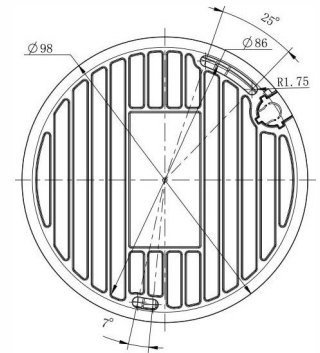

4K Video Viewing Experience

The camera performs well in catching detailed image with 4K HD resolution regardless of the moving speed.

Easy Installation & Adjustment

With a built-in RJ45 port, PoE functionality and 3-axis mechanical design, the installation steps of IR Mini Dome Camera are as easy as ABC.

AI IR Mini Dome Network Camera

Audio	Audio Compression	G.711/AAC/G.722/G.726		
	Audio Sampling Rate	8/16/32/48KHz		
	Audio Bit Rate	16~256kbps		
	Two-way Audio	N/A		
Intelligent Analytics	Video Analysis	Region Entrance, Region Exiting, Advanced Motion Detection, Tamper Detection, Line Crossing, Loitering, Object Left, Object Removed		
System	Storage	Support microSD/SDHC/SDXC Card Local Storage, up to 256G		
	Advanced Function	BLC, HLC, 2D DNR, 3D DNR, Defog, AWB, IP Address Filtering, AGC, Anti-flicker, Corridor Mode, Deblur		
	SIP/VoIP Support	Yes, Voice & Video-over-IP		
	Event Trigger	Motion Detection, Network Disconnection, Audio Alarm, etc.		
	Event Action	FTP Upload, SMTP Upload, SD Card Record, SIP Phone, HTTP Notification, etc.		
	System Compatibility	ONVIF Profile G & Q & S & T, API		
General	Working Temperature	-40°C~60°C		
	Working Humidity	0~90%(Non-condensing)		
	Power Supply	PoE (802.3af)		
	Power Consumption	2.6W MAX 4.6W MAX (With IR on)	3.3W MAX 5W MAX (With IR on)	3.7W MAX 5.4W MAX (With IR on)
	Weight	200g		
	Dimensions	Ø97.8mmX57.9mm		
	Warranty	3/5 Years		

Structure Diagrams

Units: mm

Accessories Support

A01 Pole Mount

Weight: 720g
Dimensions: 170*51.5*152.6mm

A03 External Corner Bracket

Weight: 900g
Dimensions: 170*152.5*76.3mm

A71 Wall Mount

Weight: 530g
Dimensions: 162*124*78 mm

A82 Recessed Mount

Weight: 475g
Dimension: Φ 168.7*91.3mm