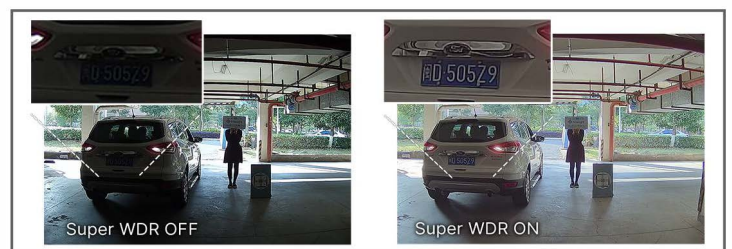

Milesight

AI IR Mini Dome Network Camera

NDAA 

DATASHEET

KEY FEATURES

- ▶ NDAA Compliance (The fully NDAA-compliant products are well suited for government, defense and a range of projects subject to the NDAA.)
- ▶ 0.002Lux Starlight (Deliver high detailed color images even in low light environment reaching 0.002Lux.)
- ▶ Advanced Functions (Boasting to support various advanced functions such as HLC, Defog, ROI.)
- ▶ Built-in Microphone (Supporting audio function to hear what is happening in front of the camera.)
- ▶ SIP (Session Initiation Protocol. Providing audio/alarm/intercom and video streaming for mobile phones and video phones.)
- ▶ 3-Axis Mechanical Design (Featuring 3-axis mechanical design for fast and easy adjustment of the camera's viewing angle.)
- ▶ 256G (Supporting ultra-large external microSD/SDHC/SDXC card storage up to 256G.)
- ▶ Smart Stream (Bandwidth, storage and bit rate save with Smart Stream ON, eg, H.265+ saves 70%~80% bandwidth of H.264.)

AI Video Analytics

The AI Camera Series can intelligently filter objects to focus on human and vehicle detection in multiple events such as Region Entrance, Region Exiting, Loitering, Advanced Motion Detection, etc.

120dB Super WDR

Sensor-based WDR technology allows the camera to record greater scene details with true color reproduction even under the extreme back light and high contrast conditions. The ratio that the brightest light signal values divided by the darkest light signal values is up to 120dB.

4K Video Viewing Experience

The camera performs well in catching detailed image with 4K HD resolution regardless of the moving speed.

Easy Installation & Adjustment

With a built-in RJ45 port, PoE functionality and 3-axis mechanical design, the installation steps of IR Mini Dome Camera are as easy as ABC.