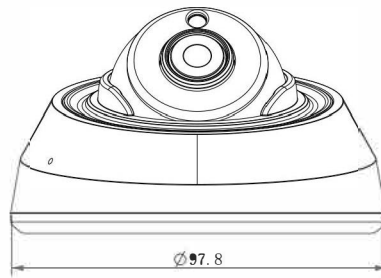

4K Video Viewing Experience

The camera performs well in catching detailed image with 4K HD resolution regardless of the moving speed.

Easy Installation & Adjustment

With a built-in RJ45 port, PoE functionality and 3-axis mechanical design, the installation steps of IR Mini Dome Camera are as easy as ABC.

AI IR Mini Dome Network Camera

Audio	Audio Compression	G.711/AAC/G.722/G.726		
	Audio Sampling Rate	8/16/32/48KHz		
	Audio Bit Rate	16~256kbps		
	Two-way Audio	N/A		
Intelligent Analytics	Video Analysis	Region Entrance, Region Exiting, Advanced Motion Detection, Tamper Detection, Line Crossing, Loitering, Object Left, Object Removed		
System	Storage	Support microSD/SDHC/SDXC Card Local Storage, up to 256G		
	Advanced Function	BLC, HLC, 2D DNR, 3D DNR, Defog, AWB, IP Address Filtering, AGC, Anti-flicker, Corridor Mode, Deblur		
	SIP/VoIP Support	Yes, Voice & Video-over-IP		
	Event Trigger	Motion Detection, Network Disconnection, Audio Alarm, etc.		
	Event Action	FTP Upload, SMTP Upload, SD Card Record, SIP Phone, HTTP Notification, etc.		
	System Compatibility	ONVIF Profile G & Q & S & T, API		
General	Working Temperature	-40°C~60°C		
	Working Humidity	0~90%(Non-condensing)		
	Power Supply	PoE (802.3af)		
	Power Consumption	2.6W MAX 4.6W MAX (With IR on)	3.3W MAX 5W MAX (With IR on)	3.7W MAX 5.4W MAX (With IR on)
	Weight	200g		
	Dimensions	Ø97.8mmX57.9mm		
	Warranty	3/5 Years		

Structure Diagrams

Units: mm

Accessories Support

A01 Pole Mount

Weight: 720g
Dimensions: 170*51.5*152.6mm

A03 External Corner Bracket

Weight: 900g
Dimensions: 170*152.5*76.3mm

A71 Wall Mount