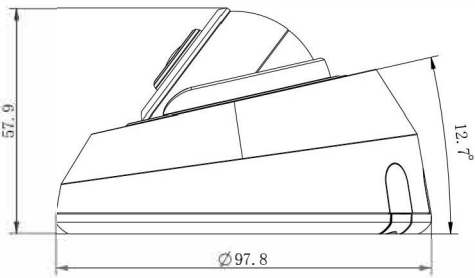

Structure Diagrams

Units: mm

Accessories Support

A01 Pole Mount

Weight: 720g
Dimensions: 170*51.5*152.6mm

A03 External Corner Bracket

Weight: 900g
Dimensions: 170*152.5*76.3mm

A71 Wall Mount