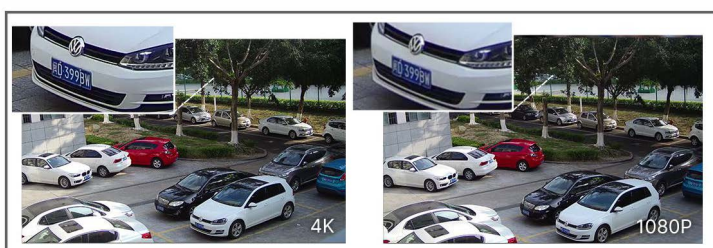

4K Video Viewing Experience

The camera performs well in catching detailed image with 4K HD resolution regardless of the moving speed.