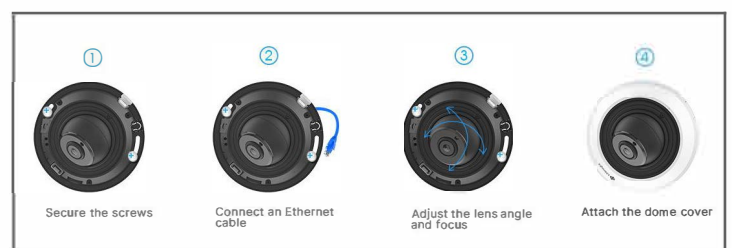

120dB Super WDR

Sensor-based WDR technology allows the camera to record greater scene details with true color reproduction even under the extreme back light and high contrast conditions. The ratio that the brightest light signal values divided by the darkest light signal values is up to 120dB.

4K Video Viewing Experience

The camera performs well in catching detailed image with 4K HD resolution regardless of the moving speed.

Easy Installation & Adjustment

With a built-in RJ45 port, PoE functionality and 3-axis mechanical design, the installation steps of IR Mini Dome Camera are as easy as ABC.