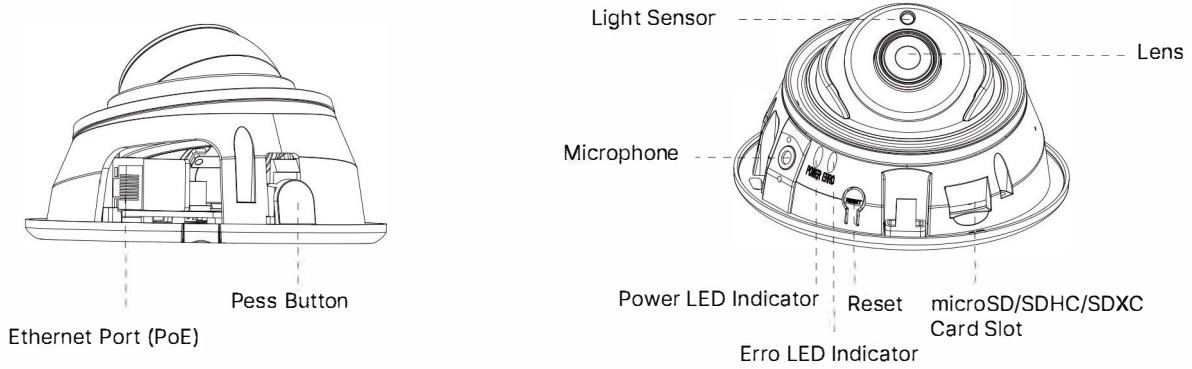

Structure Diagrams

Units: mm

Accessories Support

A01 Pole Mount

Weight: 720g
Dimensions: 170*51.5*152.6mm

Weight: 900g
Dimensions: 170*152.5*76.3mm

A71 Wall Mount

Weight: 530g
Dimensions: 162*124*78 mm

A82 Recessed Mount

Weight: 475g
Dimension: Φ 168.7*91.3mm