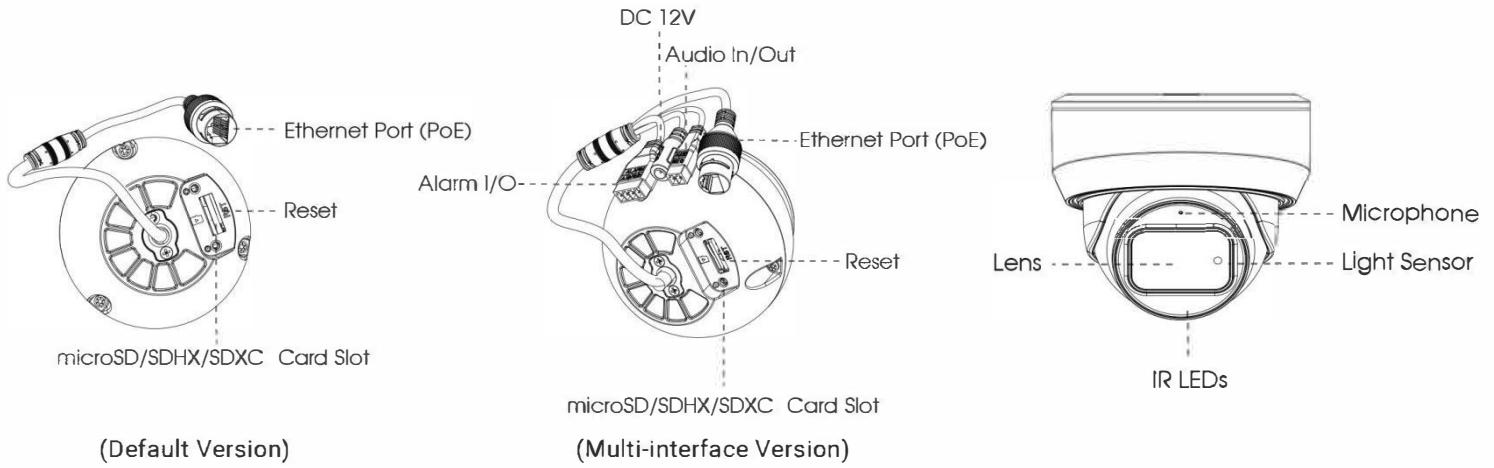

Structure Diagrams

Units: mm

Accessories Support

A01 Pole Mount

Weight: 720g
Dimensions: 170*51.5*152.6mm

A03 External Corner Bracket

Weight: 900g
Dimensions: 170*152.5*76.3mm

A71 Wall Mount

Weight: 530g
Dimensions: 162*124*78 mm