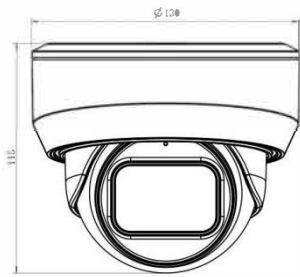

## Structure Diagrams

Units: mm

## Accessories Support

A01 Pole Mount

Weight: 720g  
Dimensions: 170\*51.5\*152.6mm

A03 External Corner Bracket

Weight: 900g  
Dimensions: 170\*152.5\*76.3mm

A71 Wall Mount

Weight: 530g  
Dimensions: 162\*124\*78 mm