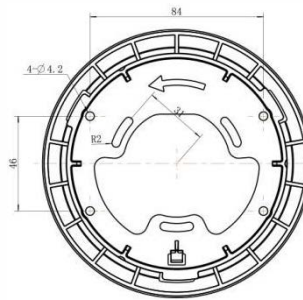

# AI Motorized Mini Dome Network Camera

<b>Interface</b>	Ethernet	1*RJ45 10M/100M Ethernet Port
	Audio I/O	Built-in Microphone; 1/1 (Multi-interface Version)
	Alarm I/O	1/1 (Multi-interface Version)
<b>Network</b>	Network Storage	NAS(Support NFS, SMB/CIFS), ANR
	Protocol	IPv4/IPv6, ARP, TCP, UDP, RTCP, RTP, RTSP, RTMP, HTTP, HTTPS, DNS, DDNS, DHCP, FTP, NTP, SMTP, SNMP, UPnP, Bonjour, SIP, PPPoE, VLAN, 802.1x, QoS, IGMP, ICMP, SSL
<b>Audio</b>	Audio Compression	G.711/AAC/G.722/G.726
	Audio Sampling Rate	8/16/32/44.1/48KHz
	Audio Bit Rate	16~256kbps
	Two-way Audio	Support
<b>Intelligent Analytics</b>	Video Analysis	Region Entrance, Region Exiting, Advanced Motion Detection, Tamper Detection, Line Crossing, Loitering, Object Left, Object Removed
	Face Detection	Detect and capture faces, get real-time snapshots
	People Counting&Report	Count the number of people entering or exiting, up to 4 detection areas for regional people counting
<b>System</b>	Storage	Support microSD/SDHC/SDXC Card Local Storage, up to 256G
	Advanced Function	Heat Map, BLC, HLC, 2D DNR, 3D DNR, Defog, AWB, EIS, IP Address Filtering, AGC, Anti-flicker, Corridor Mode, Deblur, Watermark
	SIP/VoIP Support	Yes, Voice & Video-over-IP
	Event Trigger	Motion Detection, Network Disconnection, External Input, Audio Alarm, etc.
	Event Action	FTP Upload, SMTP Upload, SD Card Record, External Output, SIP Phone, HTTP Notification, etc.
	System Compatibility	ONVIF Profile G & Q & S & T, API
<b>General</b>	Working Temperature	-40°C~60°C
	Working Humidity	0~90%(Non-condensing)
	Power Supply	PoE (802.3af); PoE (802.3af) / DC 12V ± 10% (Multi-interface Version)
	Power Consumption	8W MAX 9W MAX (With IR on)      7W MAX 9W MAX (With IR on)      8W MAX 9W MAX (With IR on)
	Housing	Vandal-proof IK10-rated Metal Housing / Up to IP67-rated for Weather-resistant Performance
	Weight	780g
	Dimensions	Φ130mmX115mm
	Warranty	3/5 Years

## Structure Diagrams

Units: mm