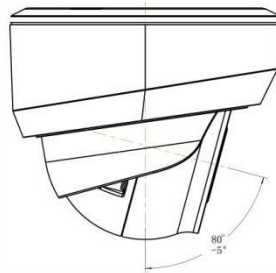

## Structure Diagrams

Units: mm

## Accessories Support

A01 Pole Mount

Weight: 720g  
Dimensions: 170\*51.5\*152.6mm

A03 External Corner Bracket

Weight: 900g  
Dimensions: 170\*152.5\*76.3mm

A71 Wall Mount

Weight: 530g  
Dimensions: 162\*124\*78 mm