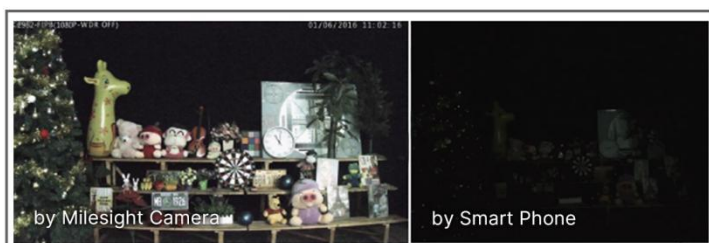

0.002Lux Ultra Low-light

The starlight camera is able to deliver high detailed color images even in low light environment reaching 0.002Lux(Color) or 0Lux(B/W), and near infrared light environments without any supplementary lighting.