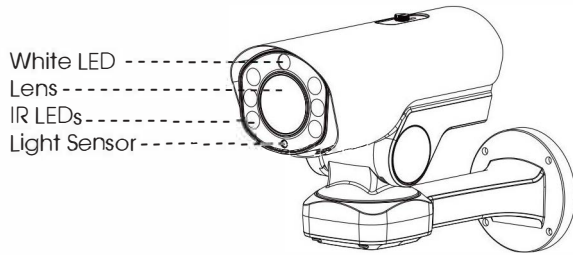

AI 5X/20X/23X Mini PTZ Bullet Plus Network Camera

Structure Diagrams

Units: mm

Accessories Support

A01 Pole Mount

Weight: 720g
Dimensions: 170*51.5*152.6mm

Weight: 900g
Dimensions: 170*152.5*76.3mm

A62 Junction Box

Weight: 510g
Dimensions: 134*126*40mm