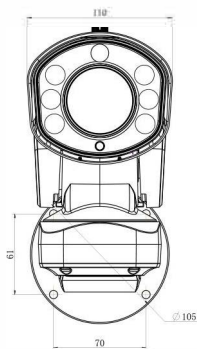

## Structure Diagrams

Units: mm

## Accessories Support

A01 Pole Mount

Weight: 720g  
Dimensions: 170\*51.5\*152.6mm

A03 External Corner Bracket

Weight: 900g  
Dimensions: 170\*152.5\*76.3mm

A62 Junction Box

Weight: 510g  
Dimensions: 134\*126\*40mm