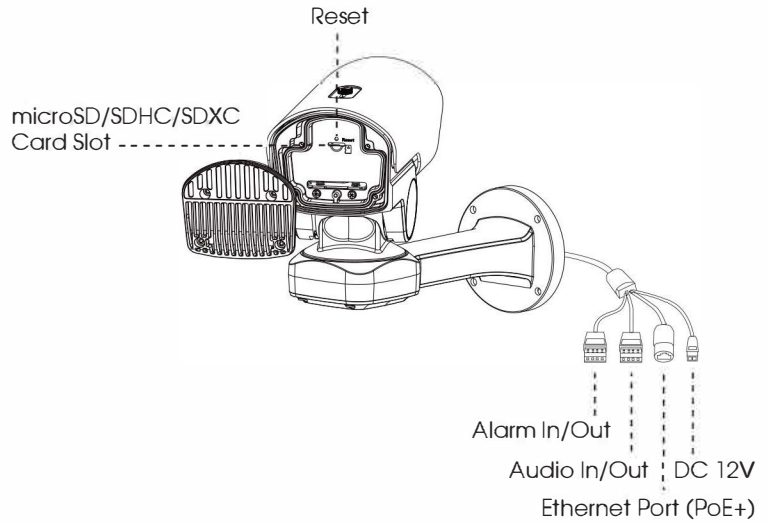

AI 5X/20X/23X Mini PTZ Bullet Plus Network Camera

Structure Diagrams

Units: mm

Accessories Support

A01 Pole Mount

Weight: 720g
Dimensions: 170*51.5*152.6mm

Weight: 900g
Dimensions: 170*152.5*76.3mm

A62 Junction Box

Weight: 510g
Dimensions: 134*126*40mm