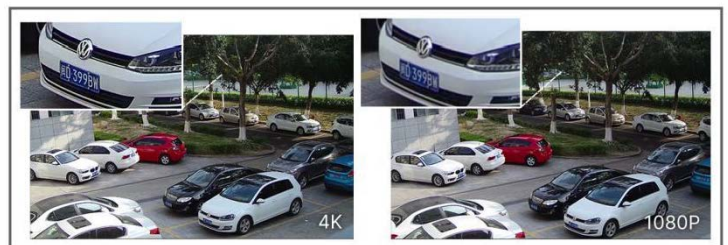

30fps@4K

Providing 4K HD resolution with frame rate of 30fps, the camera performs well in catching detailed image regardless of the moving speed.