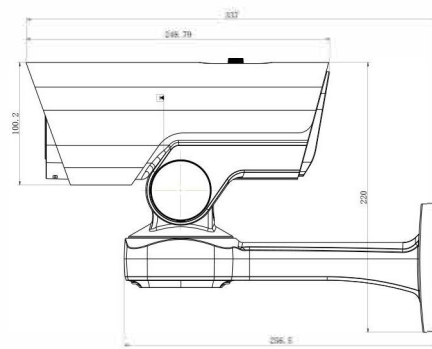

# AI 5X/20X/23X Mini PTZ Bullet Plus Network Camera

<b>Interface</b>	Ethernet	1*RJ45 10M/100M Ethernet Port
	Audio I/O	1/1
	Alarm I/O	1/1
<b>Network</b>	Network Storage	NAS(Support NFS, SMB/CIFS), ANR
	Protocol	IPv4/IPv6, ARP, TCP, UDP, RTCP, RTP, RTSP, RTMP, HTTP, HTTPS, DNS, DDNS, DHCP, FTP, NTP, SMTP, SNMP, UPnP, Bonjour, SIP, PPPoE, VLAN, 802.1x, QoS, IGMP, ICMP, SSL
<b>Audio</b>	Audio Compression	G.711/AAC/G.722/G.726
	Audio Sampling Rate	8/16/32/44.1/48KHz
	Audio Bit Rate	16~256kbps
	Two-way Audio	Support
<b>Intelligent Analytics</b>	Video Analysis	Region Entrance, Region Exiting, Advanced Motion Detection, Tamper Detection, Line Crossing, Loitering, Object Left, Object Removed
	Face Detection	Detect and capture faces, get real-time snapshots
	People Counting&Report	Count the number of people entering or exiting, up to 4 detection areas for regional people counting
<b>System</b>	Storage	Support microSD/SDHC/SDXC Card Local Storage, up to 256G
	Advanced Function	BLC, HLC, 2D DNR, 3D DNR, Defog, AWB, EIS, IP Address Filtering, AGC, Anti-flicker, Corridor Mode, Deblur, Watermark
	SIP/VoIP Support	Yes, Voice & Video-over-IP
	Event Trigger	Motion Detection, Network Disconnection, External Input, Audio Alarm, etc.
	Event Action	FTP Upload, SMTP Upload, SD Card Record, External Output, SIP Phone, White LED, PTZ Motion, HTTP Notification, etc.
	System Compatibility	ONVIF Profile G & Q & S & T, API
<b>General</b>	Working Temperature	-40°C~60°C
	Working Humidity	0~90%(Non-condensing)
	Power Supply	PoE (802.3at) / DC 12V/3A±10%
	Power Consumption	13W MAX / 24W MAX (With IR on)
	Weather Proof	Up to IP66-rated for Weather-resistant Performance
	Weight	2.9Kg
	Dimensions	110mmX337mmX220mm
	Warranty	2 Years / 3 Years (Optional)

## Structure Diagrams

Units: mm