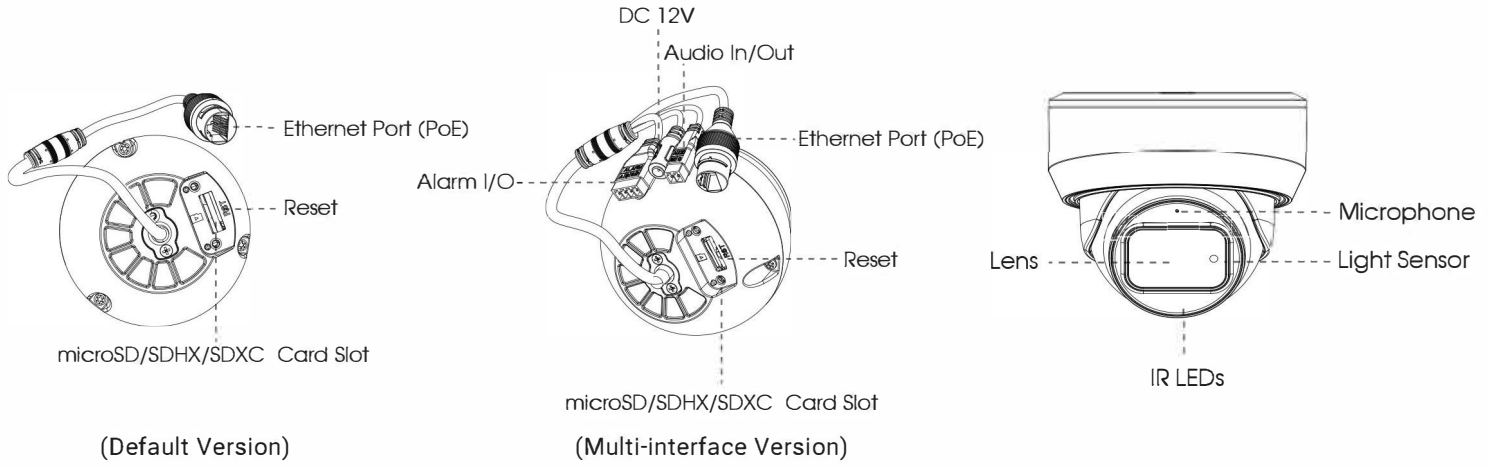

Structure Diagrams

Units: mm

Accessories Support

A01 Pole Mount

Weight: 720g
Dimensions: 170*51.5*152.6mm

A03 External Corner Bracket

Weight: 900g
Dimensions: 170*152.5*76.3mm

A71 Wall Mount

Weight: 530g
Dimensions: 162*124*78 mm