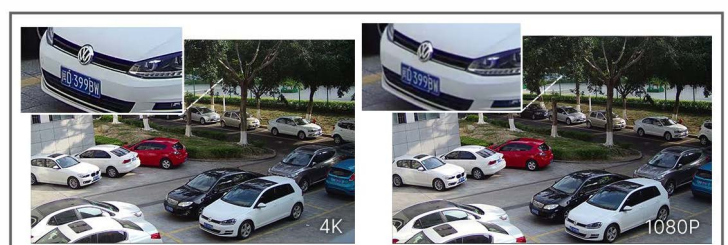

4K Video Viewing Experience

The camera performs well in catching detailed image with 4K HD resolution regardless of the moving speed.