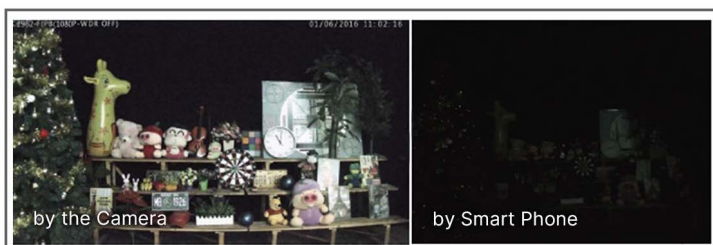

0.002Lux Ultra Low-light

The starlight camera is able to deliver high detailed color images even in low light environment reaching 0.002Lux(Color) or 0Lux(B/W), and near infrared light environments without any supplementary lighting.