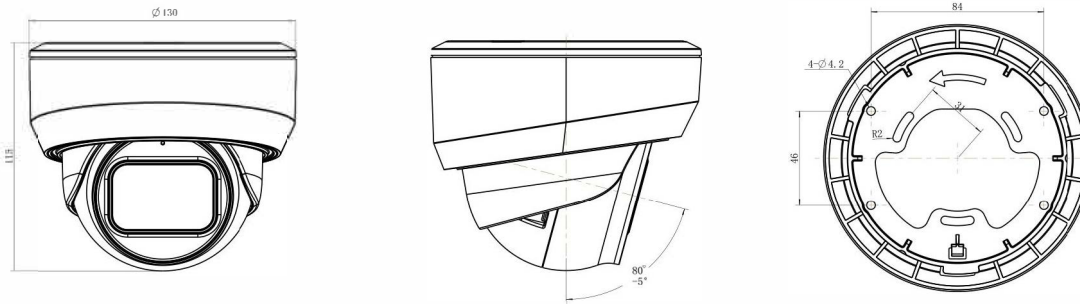

Structure Diagrams

Units: mm

Accessories Support

A01 Pole Mount

Weight: 720g
Dimensions: 170*51.5*152.6mm

A03 External Corner Bracket

Weight: 900g
Dimensions: 170*152.5*76.3mm

A71 Wall Mount

Weight: 530g
Dimensions: 162*124*78 mm