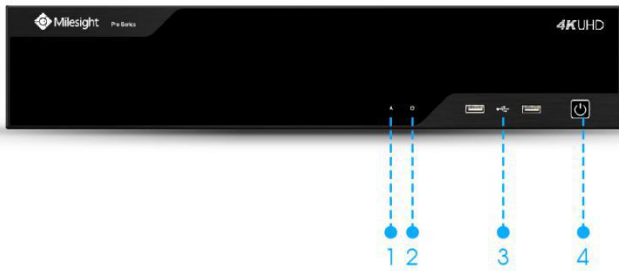

4K H.265 Pro NVR 8000 Series

Interfaces